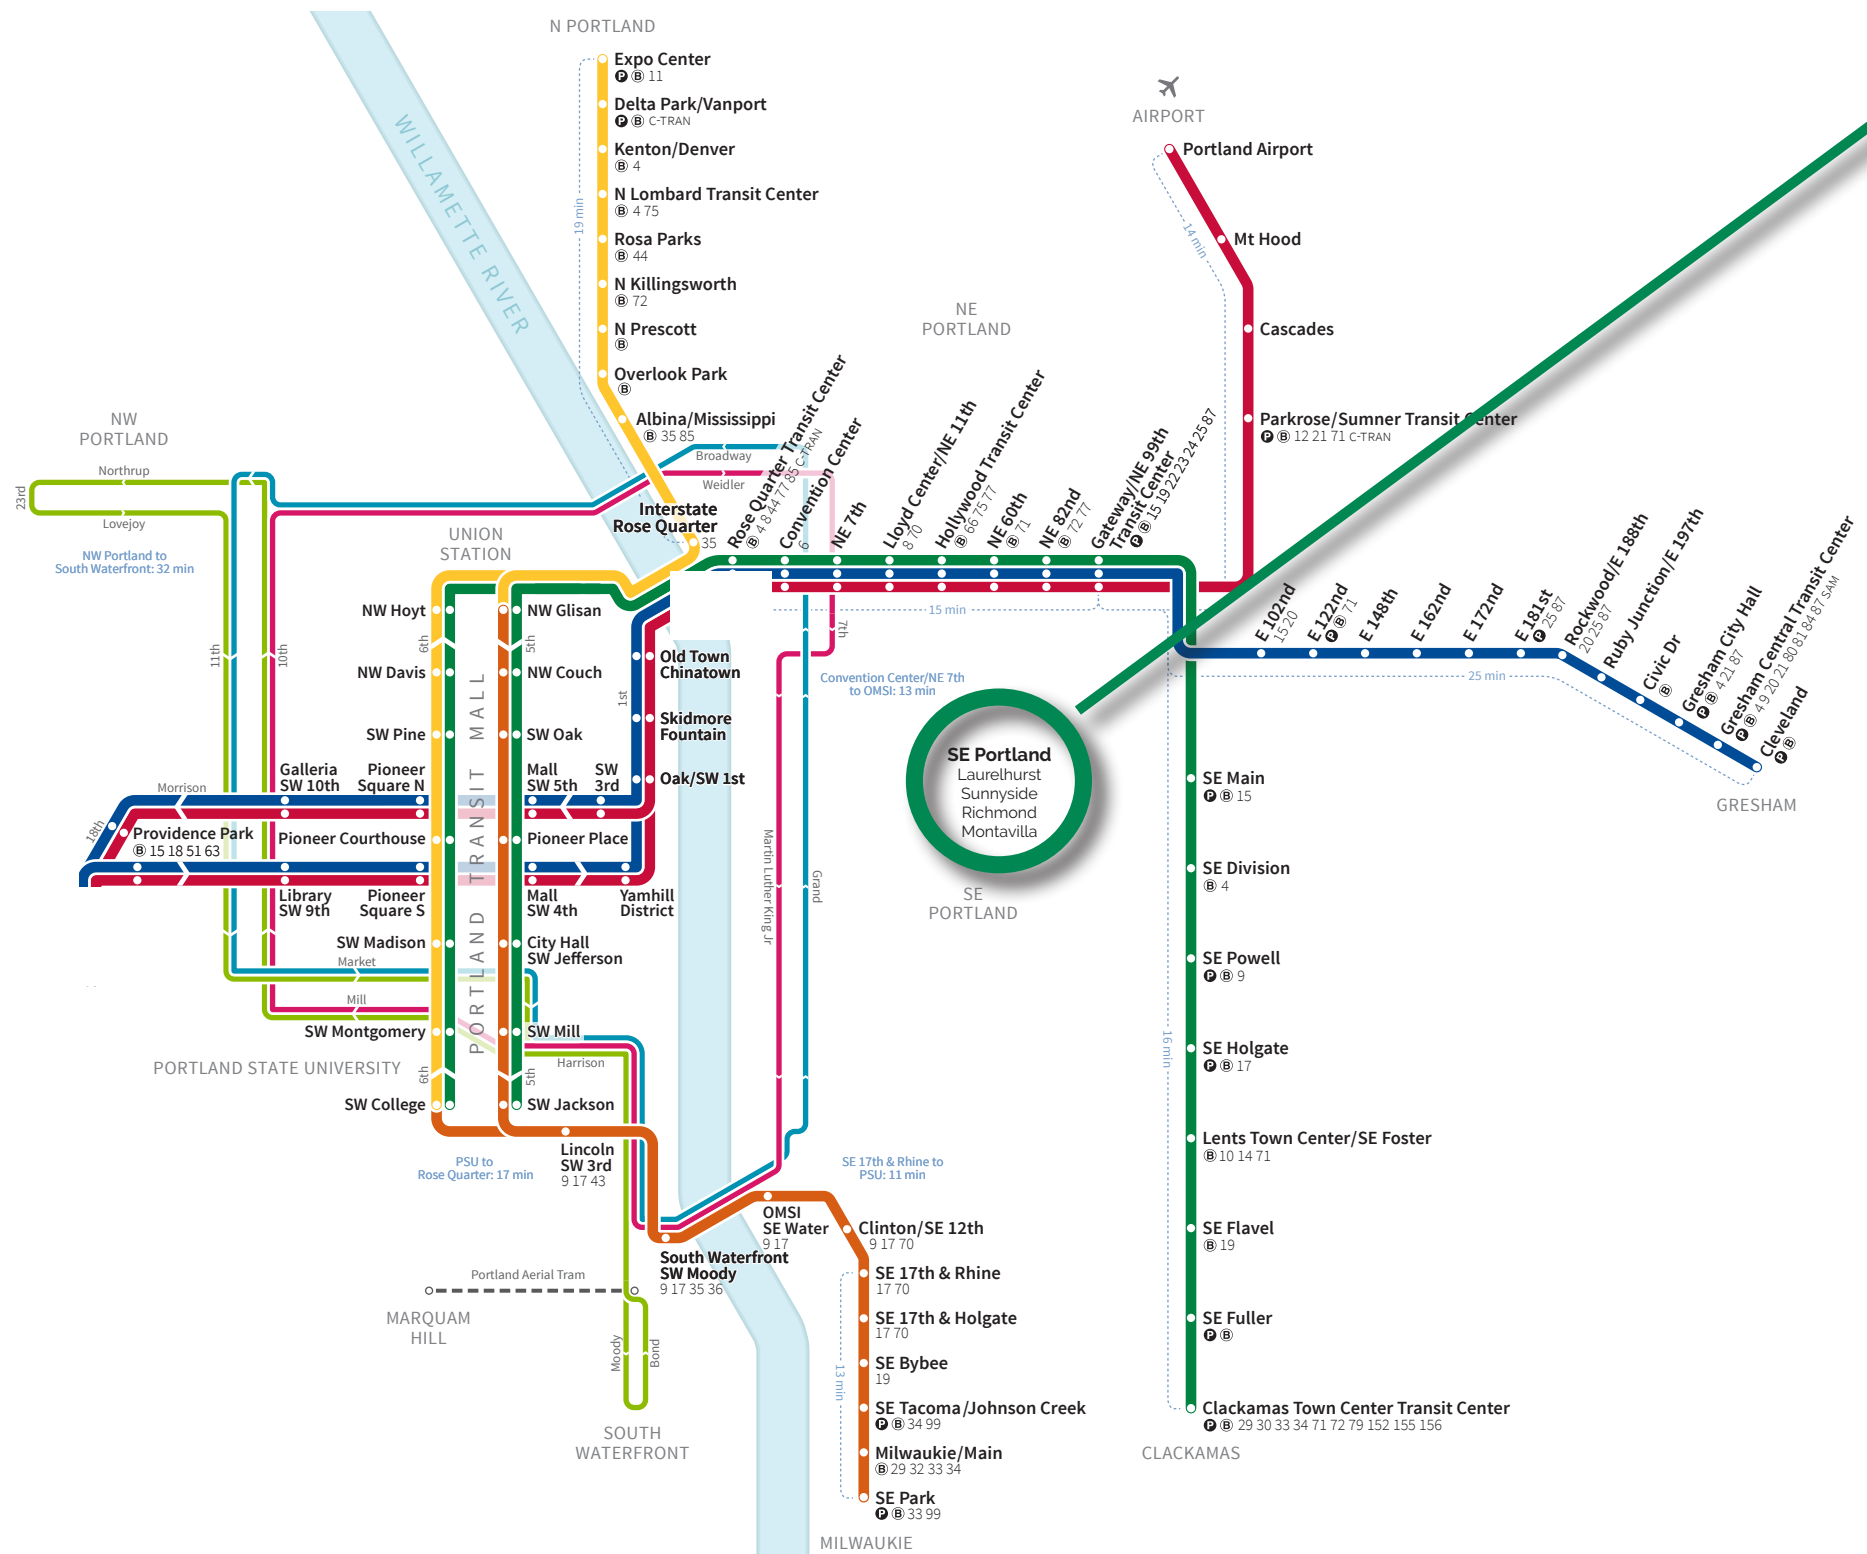

An aerial photograph of Portland, Oregon, showing a dense urban landscape with various buildings and green spaces. In the background, a large, snow-capped mountain (Mount Hood) is visible under a clear sky. The text 'MISSION CHURCH' is overlaid in a white box in the center of the image.

MISSION CHURCH

PORTLAND, OREGON

WHY PORTLAND?

2.4 3rd

Million: The population
of the Portland
Metro Area

in the nation on the
Dechurched list

8th 6th

in the nation on the No
Faith List

fastest growing city in
the United States

TARGET AREA

220k

People in the Southeast neighborhoods of Portland.

3%

of population who are evangelical Christians

1st

Tied with San Francisco & Seattle for the largest number of athiests